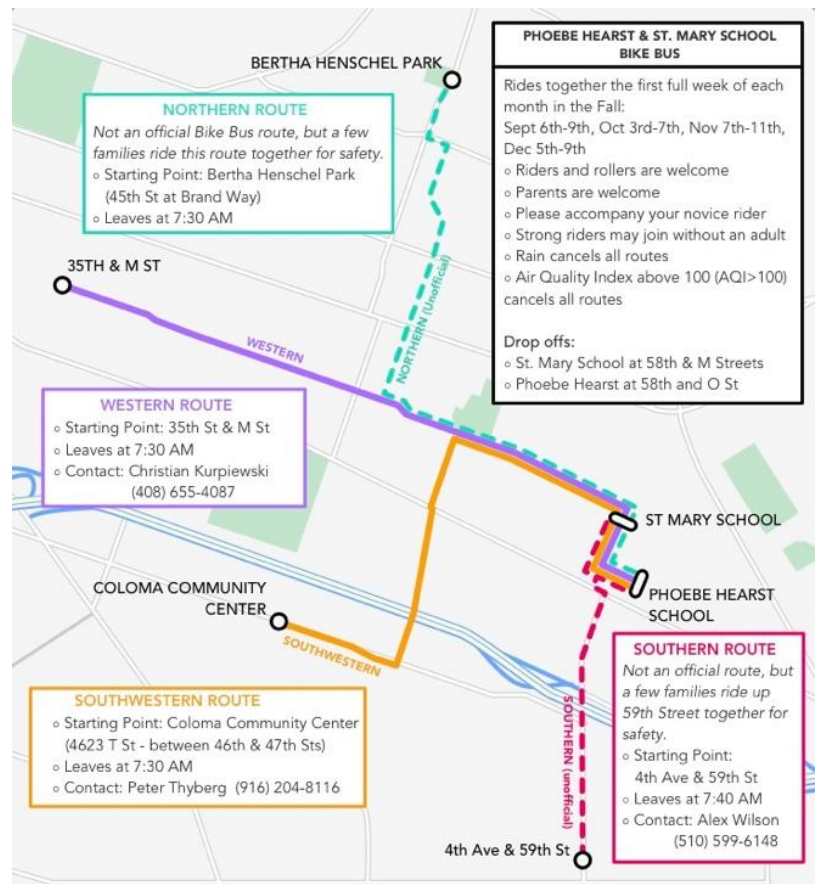

St. Mary and Phoebe Hearst Let's ride our bikes to school together this year!

Join us at the Bike to School Orientation to learn more:

Tuesday, August 30th at 6:45pm

Sunday, October 2nd at 4pm

East Portal Park, SW corner

At our orientations, we will

- introduce neighbors who can bike together
- offer safety vests
- explain the Bike Bus

We will also have a bike mechanic to do safety checks and light tune-ups.

Check this out!

Questions?

Contact Matthew Dudderar
dudderarmr@yahoo.com